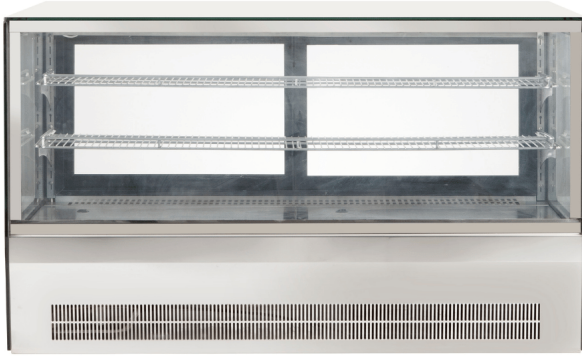

Counter top square 2 Shelves Glass cold food display - GN-1200RT

Quick Overview

Rebate available via NSW ESS program

Counter top square 2 Shelves Glass cold food display - GN-1200RT

Ambient operating temp 30 ° C

Description

Counter Top Square Glass Cold Food Display 1200x530x730

REFRIGERATED • 2 ~ 8 ° C

Dimensions: 1200mmW x 530D x 730H; 2 Shelves
240V; 50hz; 650W; 10A Outlet required

Ambient operating temp 30 ° C

1 Year Parts and Labour Warranty

Your Shipping Specifications

Product Condition	New
Doors	2
Door Type	Sliding Doors
Body	Stainless Steel
Capacity (L)	127L
Net Weight (Kg)	113
Width (mm)	1200
Depth (mm)	530
Height (mm)	730
Packing Width (mm)	580
Packing Depth (mm)	1260
Packing Height (mm)	800
Power	240V/50Hz; 280W; 10A outlet required
Warranty	1 Year Parts and Labour